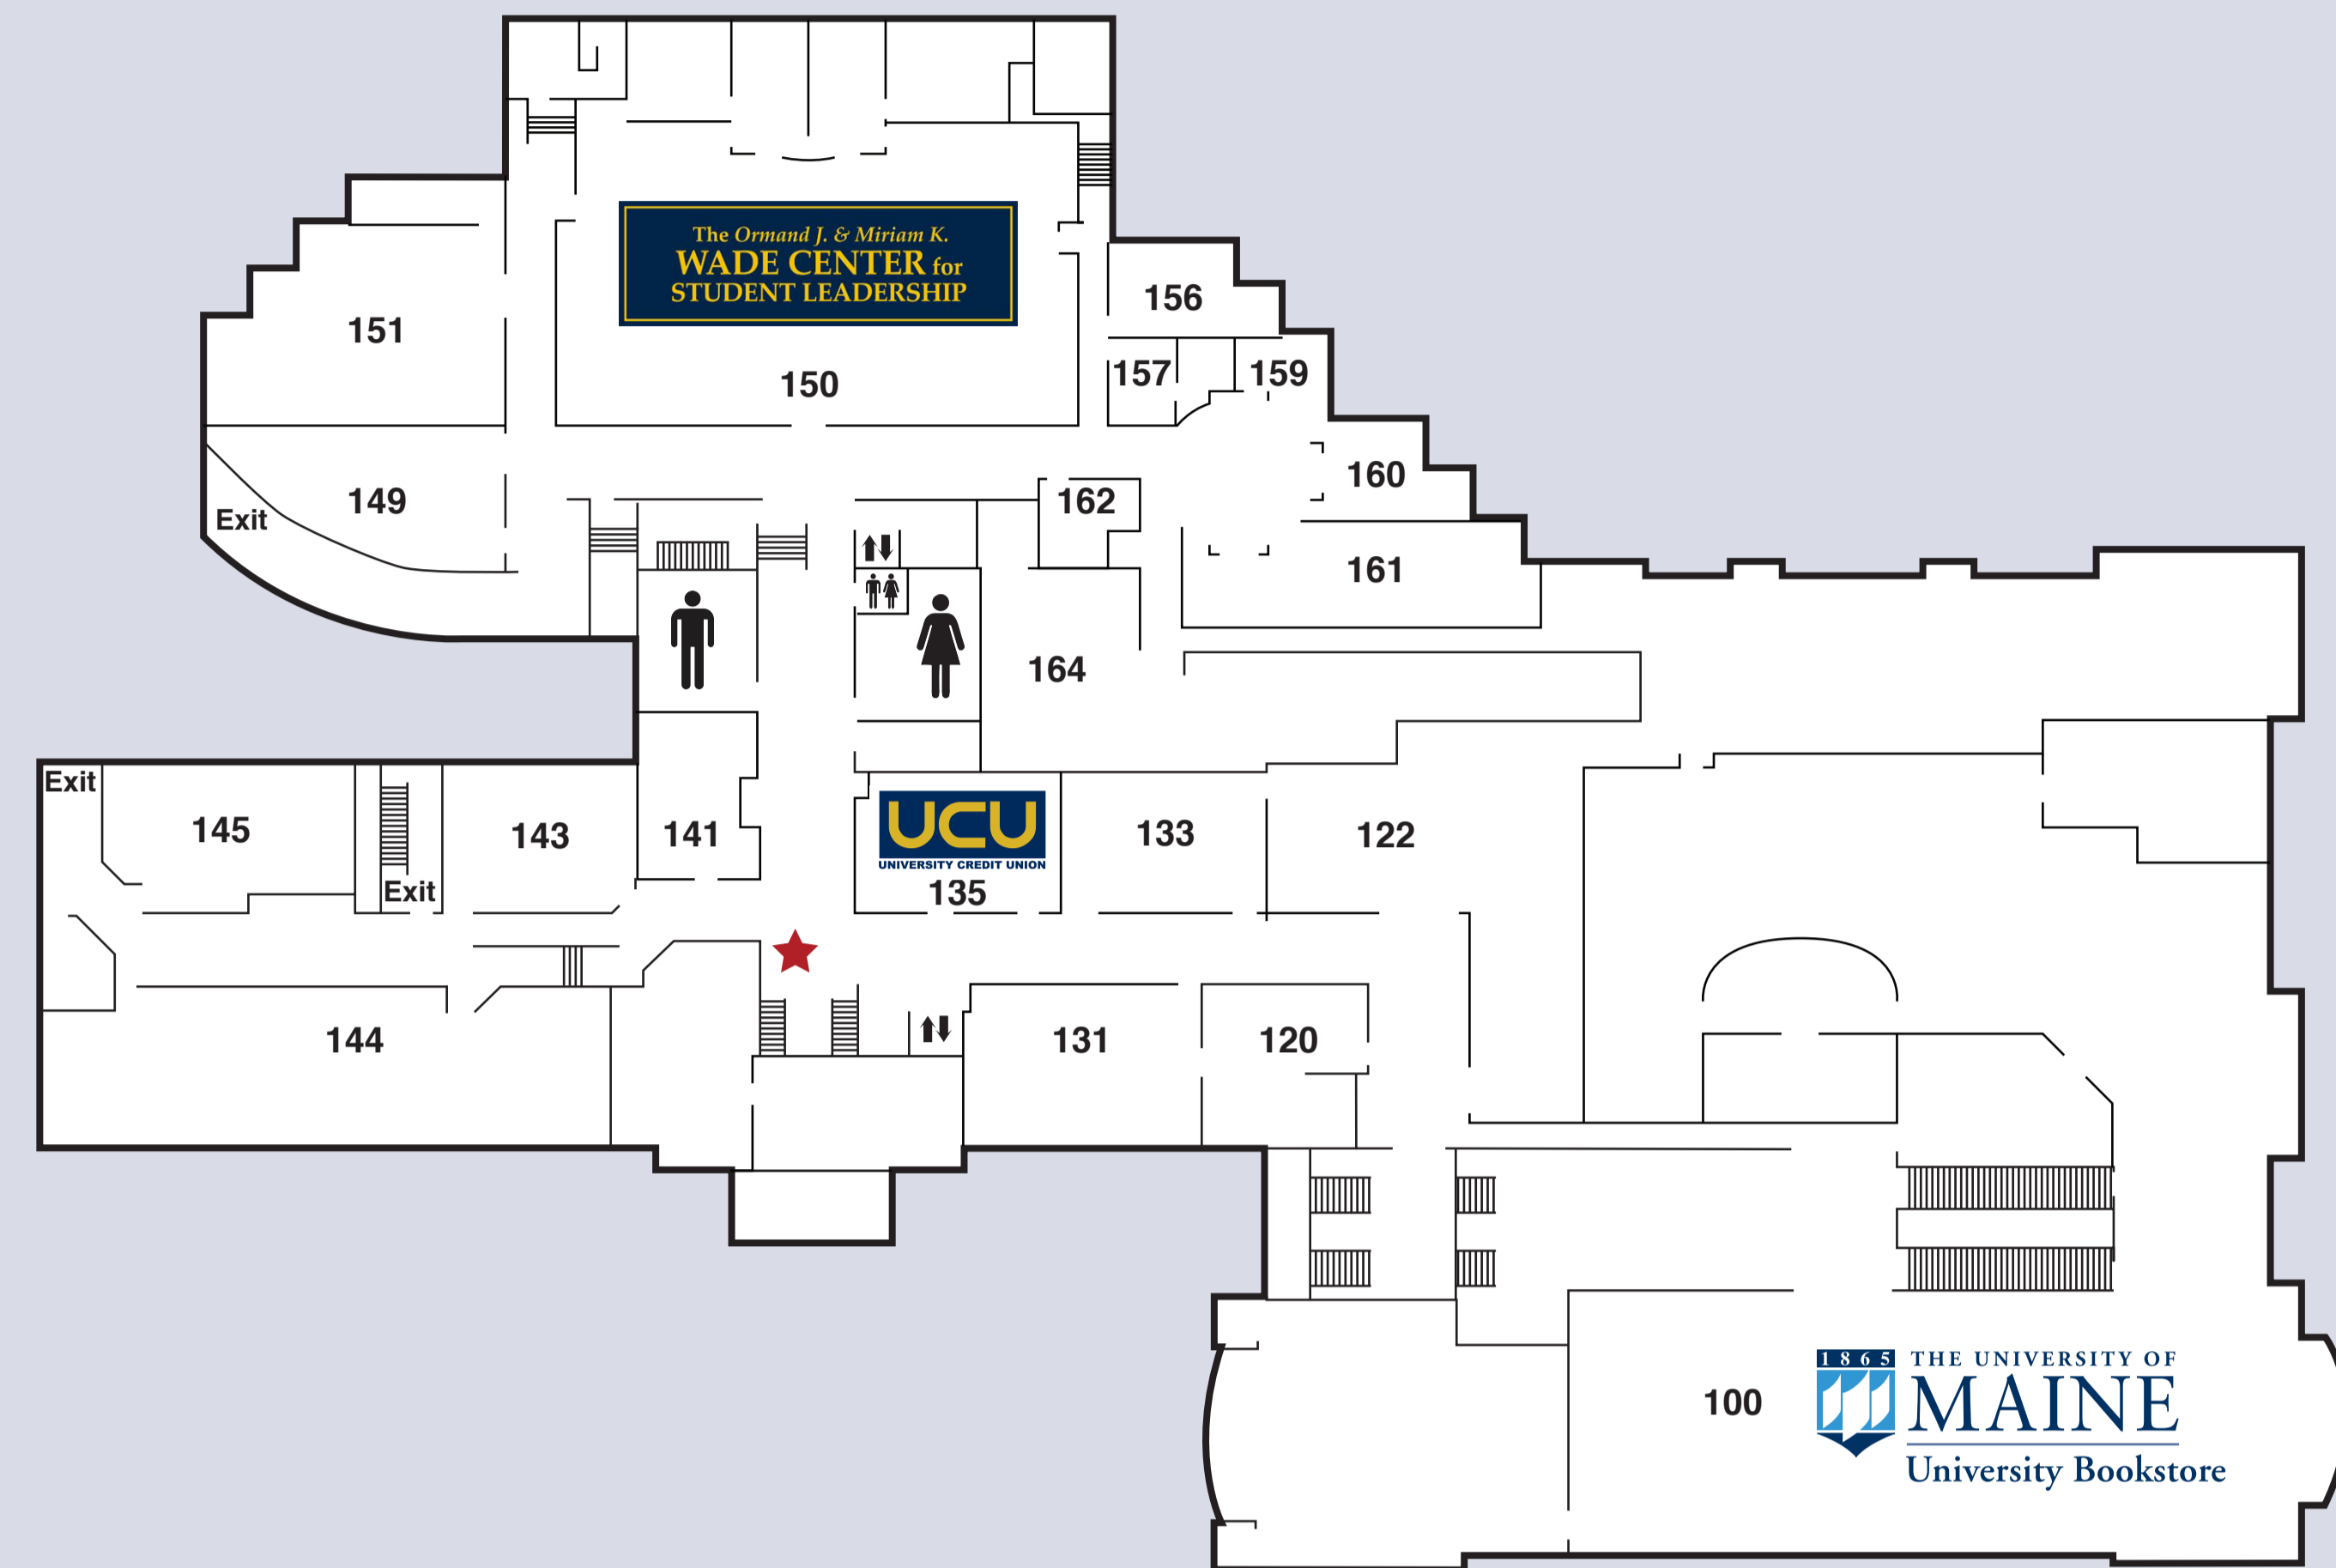

Memorial Union Directory

Level 1

Level 2

Level 3

Offices and Services

Bear's Den Café and Pub
Bodwell Center for Service and Volunteerism
 Bookstore
 Office
 Campus Activities and Student Engagement (CASE)
Campus Life
Career Center
 Commuter and Non-Traditional Student Programs
Community Standards, Rights, and Responsibilities
 First Year/ Transfer Student Center
 Fraternity and Sorority Affairs
 Hackerspace
Health and Legal Professions
 Legal Services
 Mind Spa (Counseling Center)
Multicultural Center
 Peer Education

Room

201 Rainbow Resource Center
311 Representative Boards Office
 100 Spirit Room
 122 The Bear's Den
 149 Office
315 **The Division of Student Life**
300 The Maine Campus
 150 **Sexual Assault & Violence Prevention**
315 Student Government, Inc.
 145 Student Wellness Resource Center
 141 Student Women's Resource Center
 144 University Credit Union (UCU)
300 Veteran Education & Transition Services
 157 Wade Leadership Center/
 120 Commuter Lounge
314 WMEB Radio Station
 235

Room

Places of Interest

Bangor Room
 Bumps Room
 Coe Room
DLR Conference Room
Drummond Chapel
 FFA Room
 Information Booth
 Lown Room
 Memorial Room
 Package and Postal Center
Senior Skulls Room
 Student Government, Inc. Chambers
 Totman Lounge
 UCU
 UCU Lookout
Walker Room
Vice President for Student Life

Room

232
 229
 218
318
309
 231
 220
 228
 219
 151
316
 156
 233
 135
 221
307
315