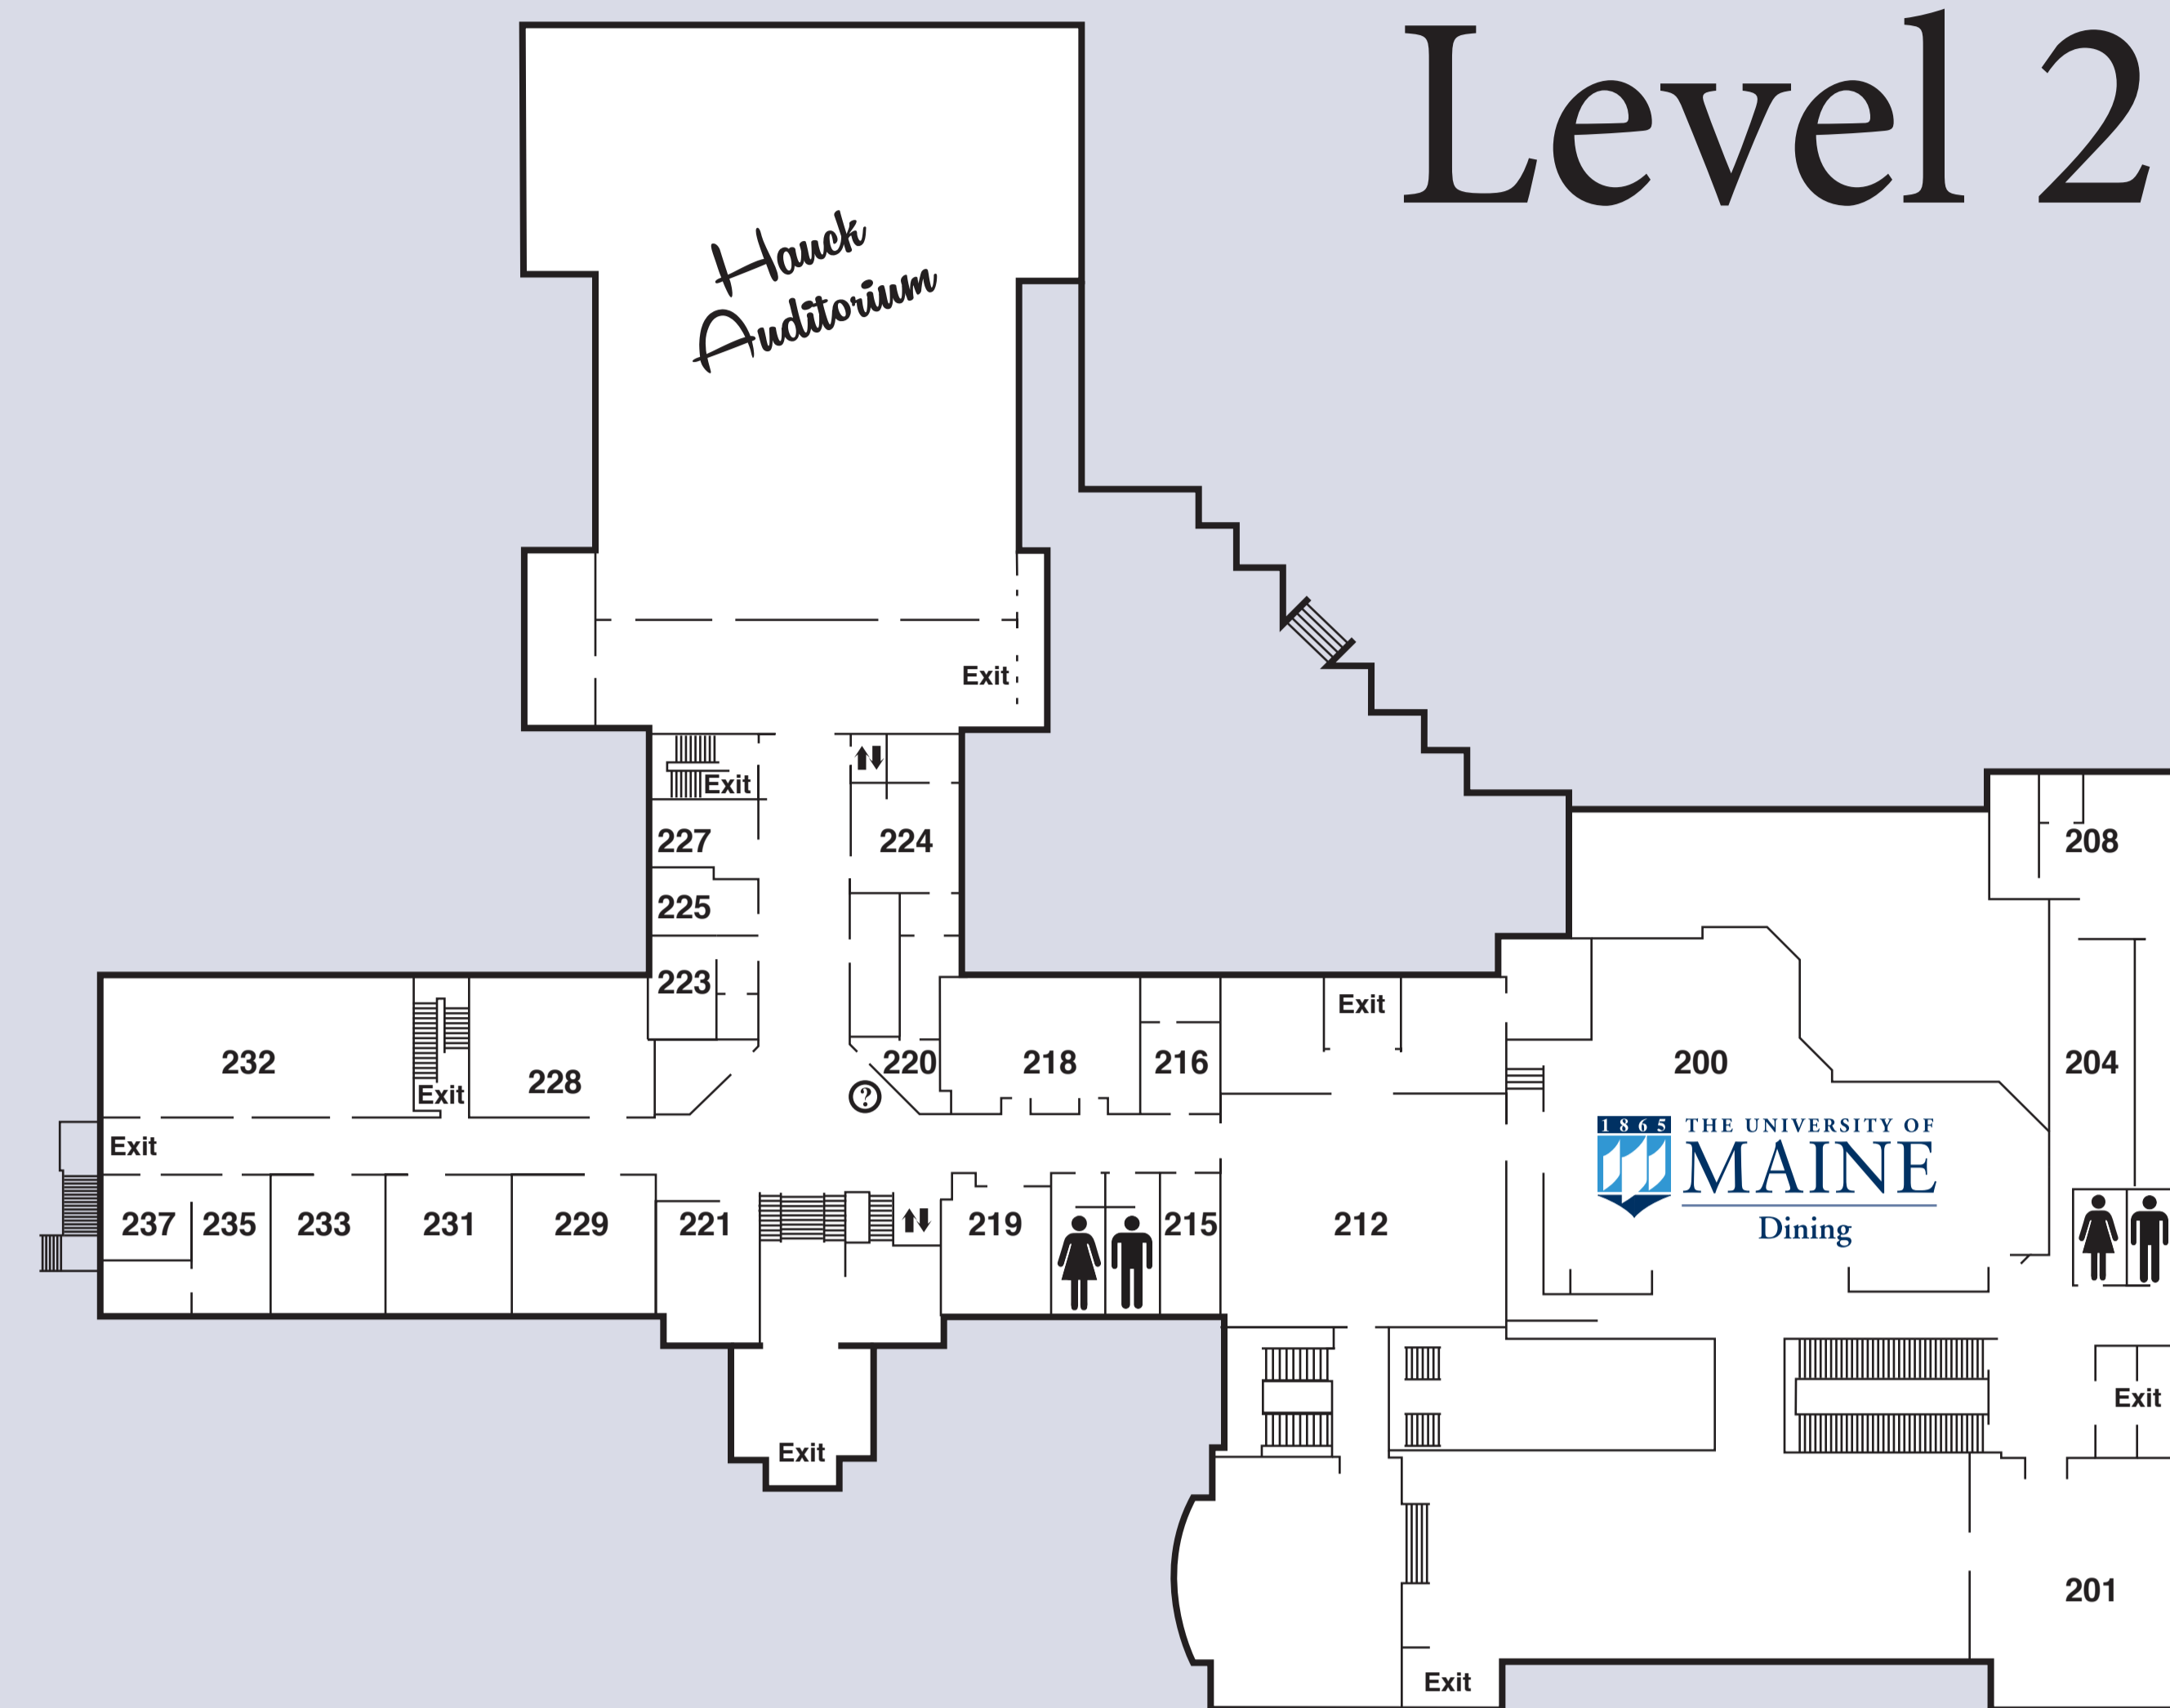

Memorial Union Directory

Level 1

Level 2

Level 3

Offices and Services

Bear's Den Café and Pub
Bodwell Center for Service and Volunteerism
 Bookstore
 Office
 Campus Activities and Student Engagement (CASE)
Campus Life
Career Center
 Commuter and Non-Traditional Student Programs
Community Standards, Rights, and Responsibilities
 First Year/ Transfer Student Center
 Fraternity and Sorority Affairs
 Hackerspace
Health and Legal Professions
 Legal Services
 Mind Spa (Counseling Center)
Multicultural Center
 Peer Education

Room

201 Rainbow Resource Center
311 Representative Boards Office
 100 Spirit Room
 122 The Bear's Den
 149 Office
315 **The Division of Student Life**
300 The Maine Campus
 150 **Sexual Assault & Violence Prevention**
315 Student Government, Inc.
 145 Student Wellness Resource Center
 141 Student Women's Resource Center
 144 University Credit Union (UCU)
300 Veteran Education & Transition Services
 157 Wade Leadership Center/
 120 Commuter Lounge
314 WMEB Radio Station
 235

Room

Places of Interest

Bangor Room
 Bumps Room
 Coe Room
DLR Conference Room
Drummond Chapel
 FFA Room
 Information Booth
 Lown Room
 Memorial Room
 Package and Postal Center
Senior Skulls Room
 Student Government, Inc. Chambers
 Totman Lounge
 UCU
 UCU Lookout
Walker Room
Vice President for Student Life

Room

232
 229
 218
318
309
 231
 220
 228
 219
 151
316
 156
 233
 135
 221
307
315