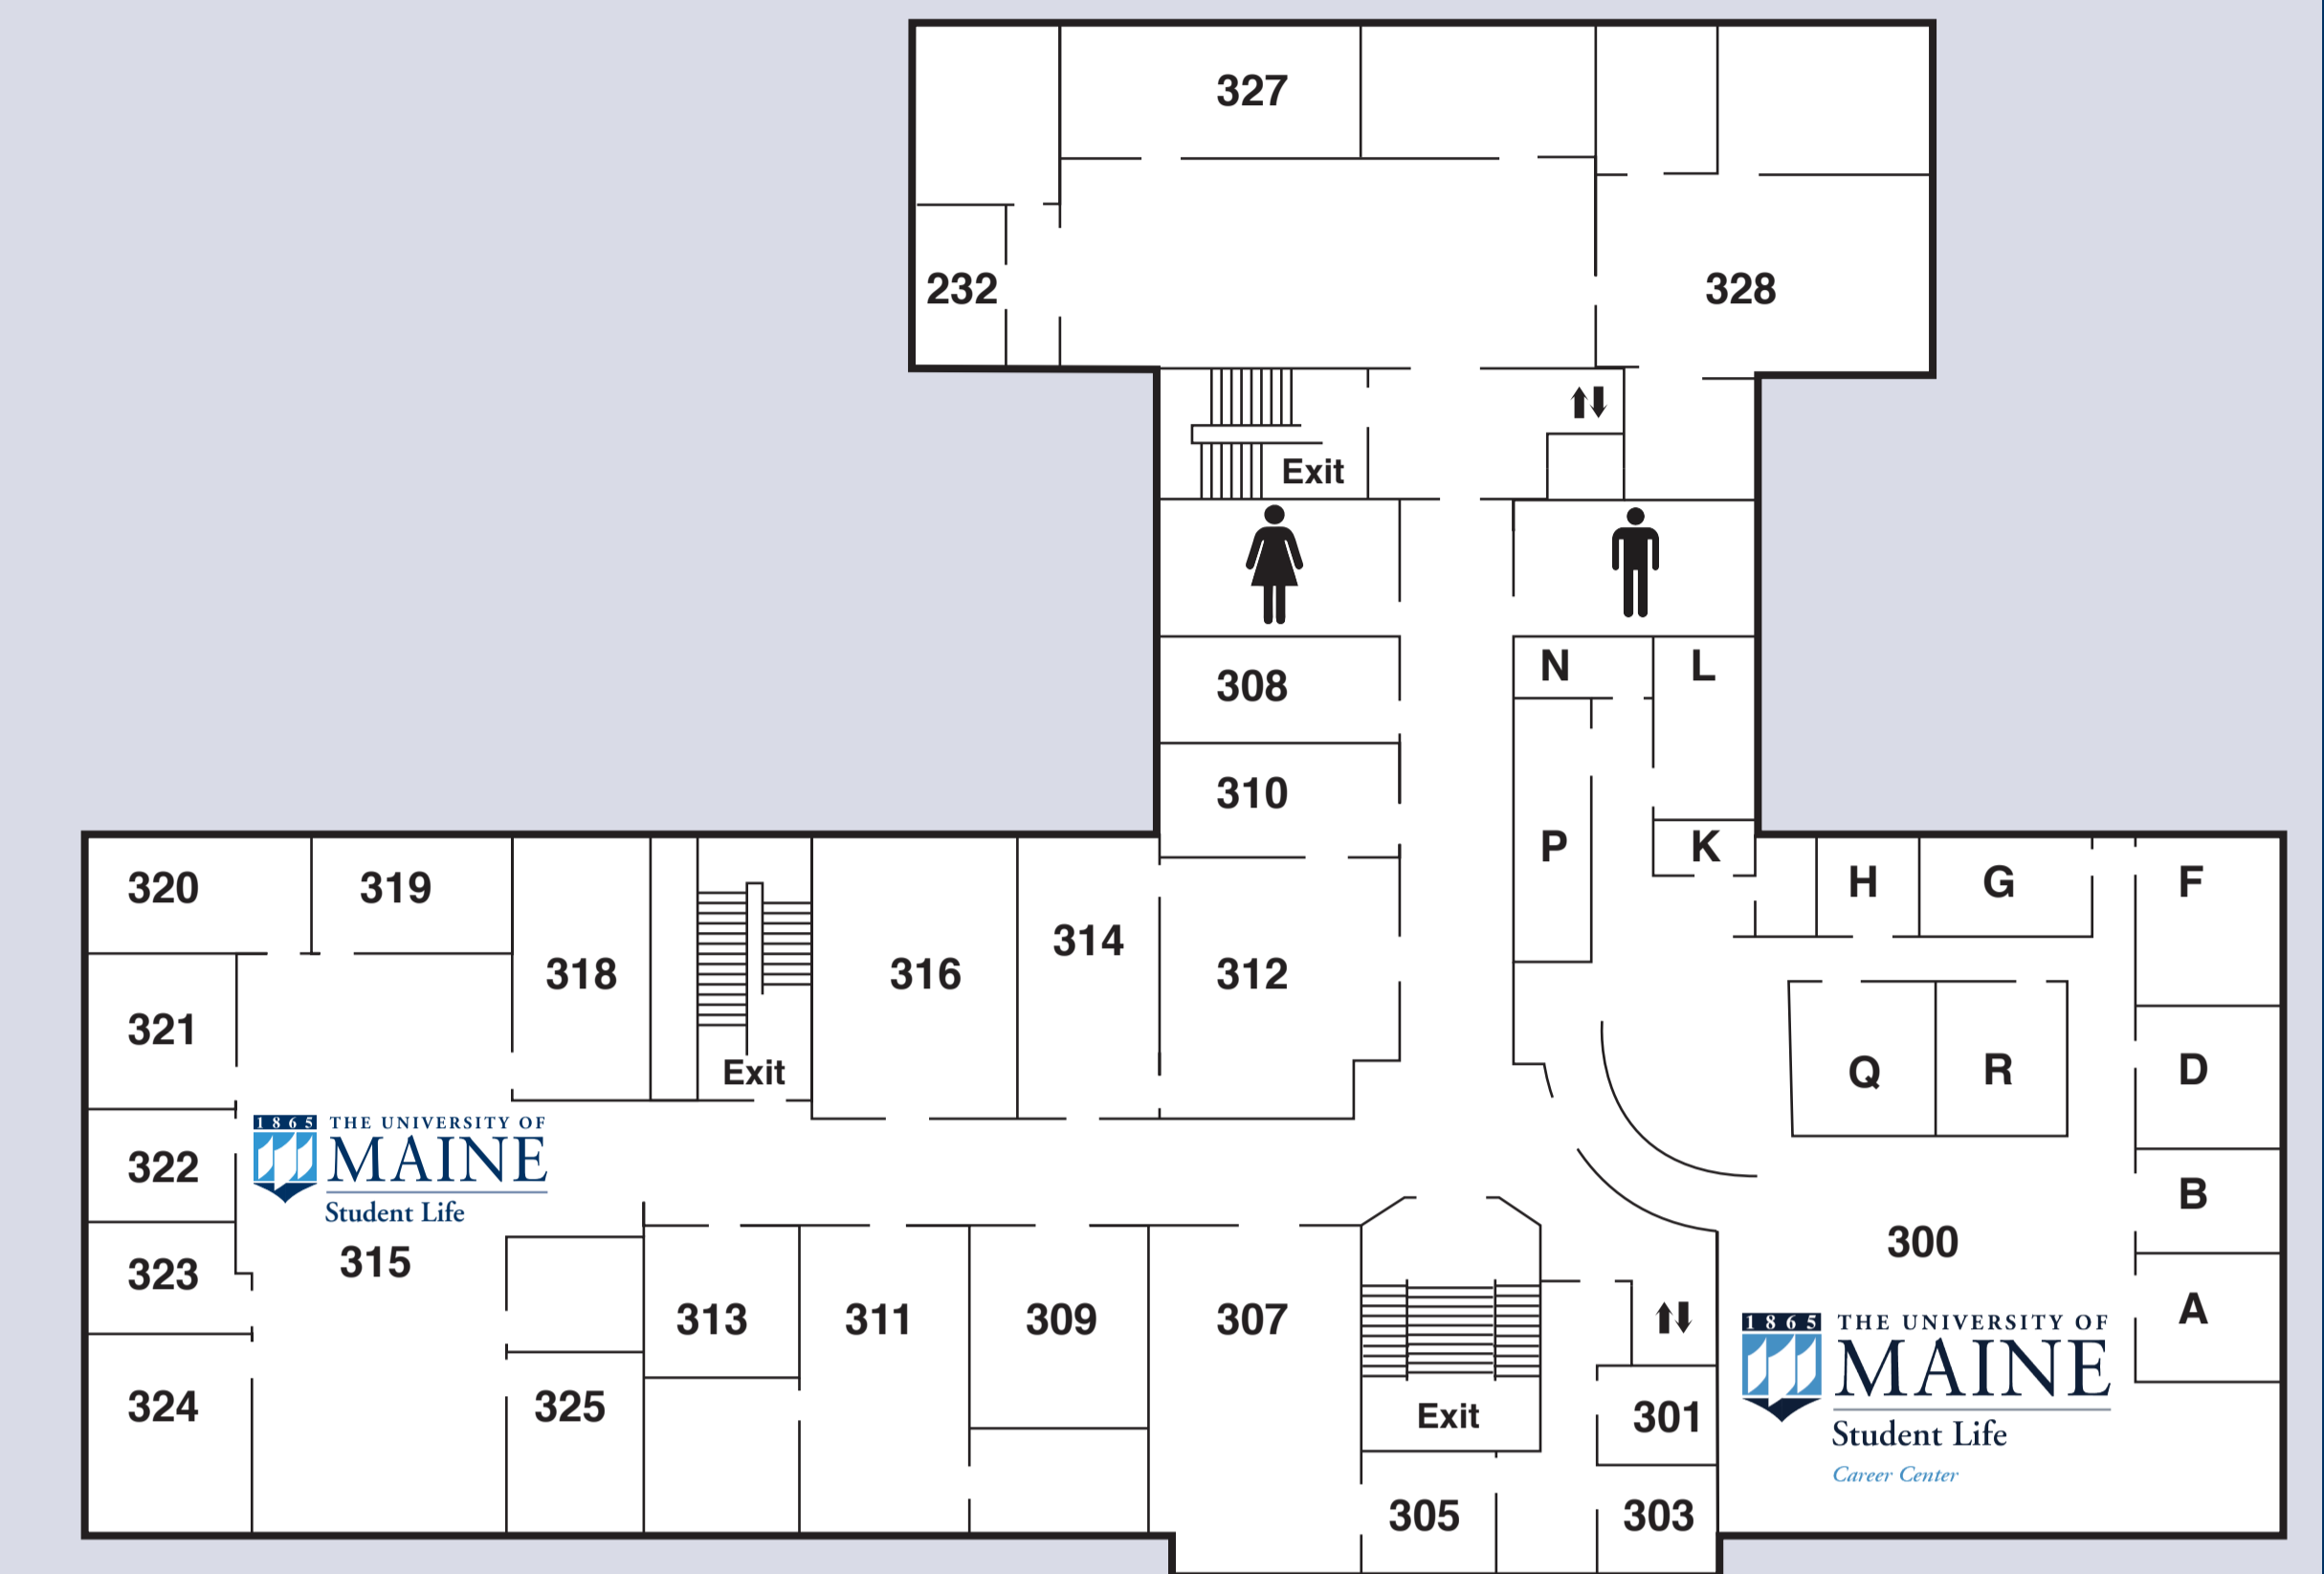

Memorial Union Directory

Level 1

Level 2

Level 3

Offices and Services

Bear's Den Café and Pub
Bodwell Center for Service and Volunteerism
 Bookstore
 Office
 Campus Activities and Student Engagement (CASE)
Campus Life
Career Center
 Commuter and Non-Traditional Student Programs
Community Standards, Rights, and Responsibilities
 First Year/ Transfer Student Center
 Fraternity and Sorority Affairs
 Hackerspace
Health and Legal Professions
 Legal Services
 Mind Spa (Counseling Center)
Multicultural Center
 Peer Education

Room

201 Rainbow Resource Center
311 Representative Boards Office
 100 Spirit Room
 122 The Bear's Den
 149 Office
315 **The Division of Student Life**
300 The Maine Campus
 150 **Sexual Assault & Violence Prevention**
315 Student Government, Inc.
 145 Student Wellness Resource Center
 141 Student Women's Resource Center
 144 University Credit Union (UCU)
300 Veteran Education & Transition Services
 157 Wade Leadership Center/
 120 Commuter Lounge
314 WMEB Radio Station
 235

Room

Places of Interest

Bangor Room
 Bumps Room
 Coe Room
DLR Conference Room
Drummond Chapel
 FFA Room
 Information Booth
 Lown Room
 Memorial Room
 Package and Postal Center
Senior Skulls Room
 Student Government, Inc. Chambers
 Totman Lounge
 UCU
 UCU Lookout
Walker Room
Vice President for Student Life

Room

232
 229
 218
318
309
 231
 220
 228
 219
 151
316
 156
 233
 135
 221
307
315