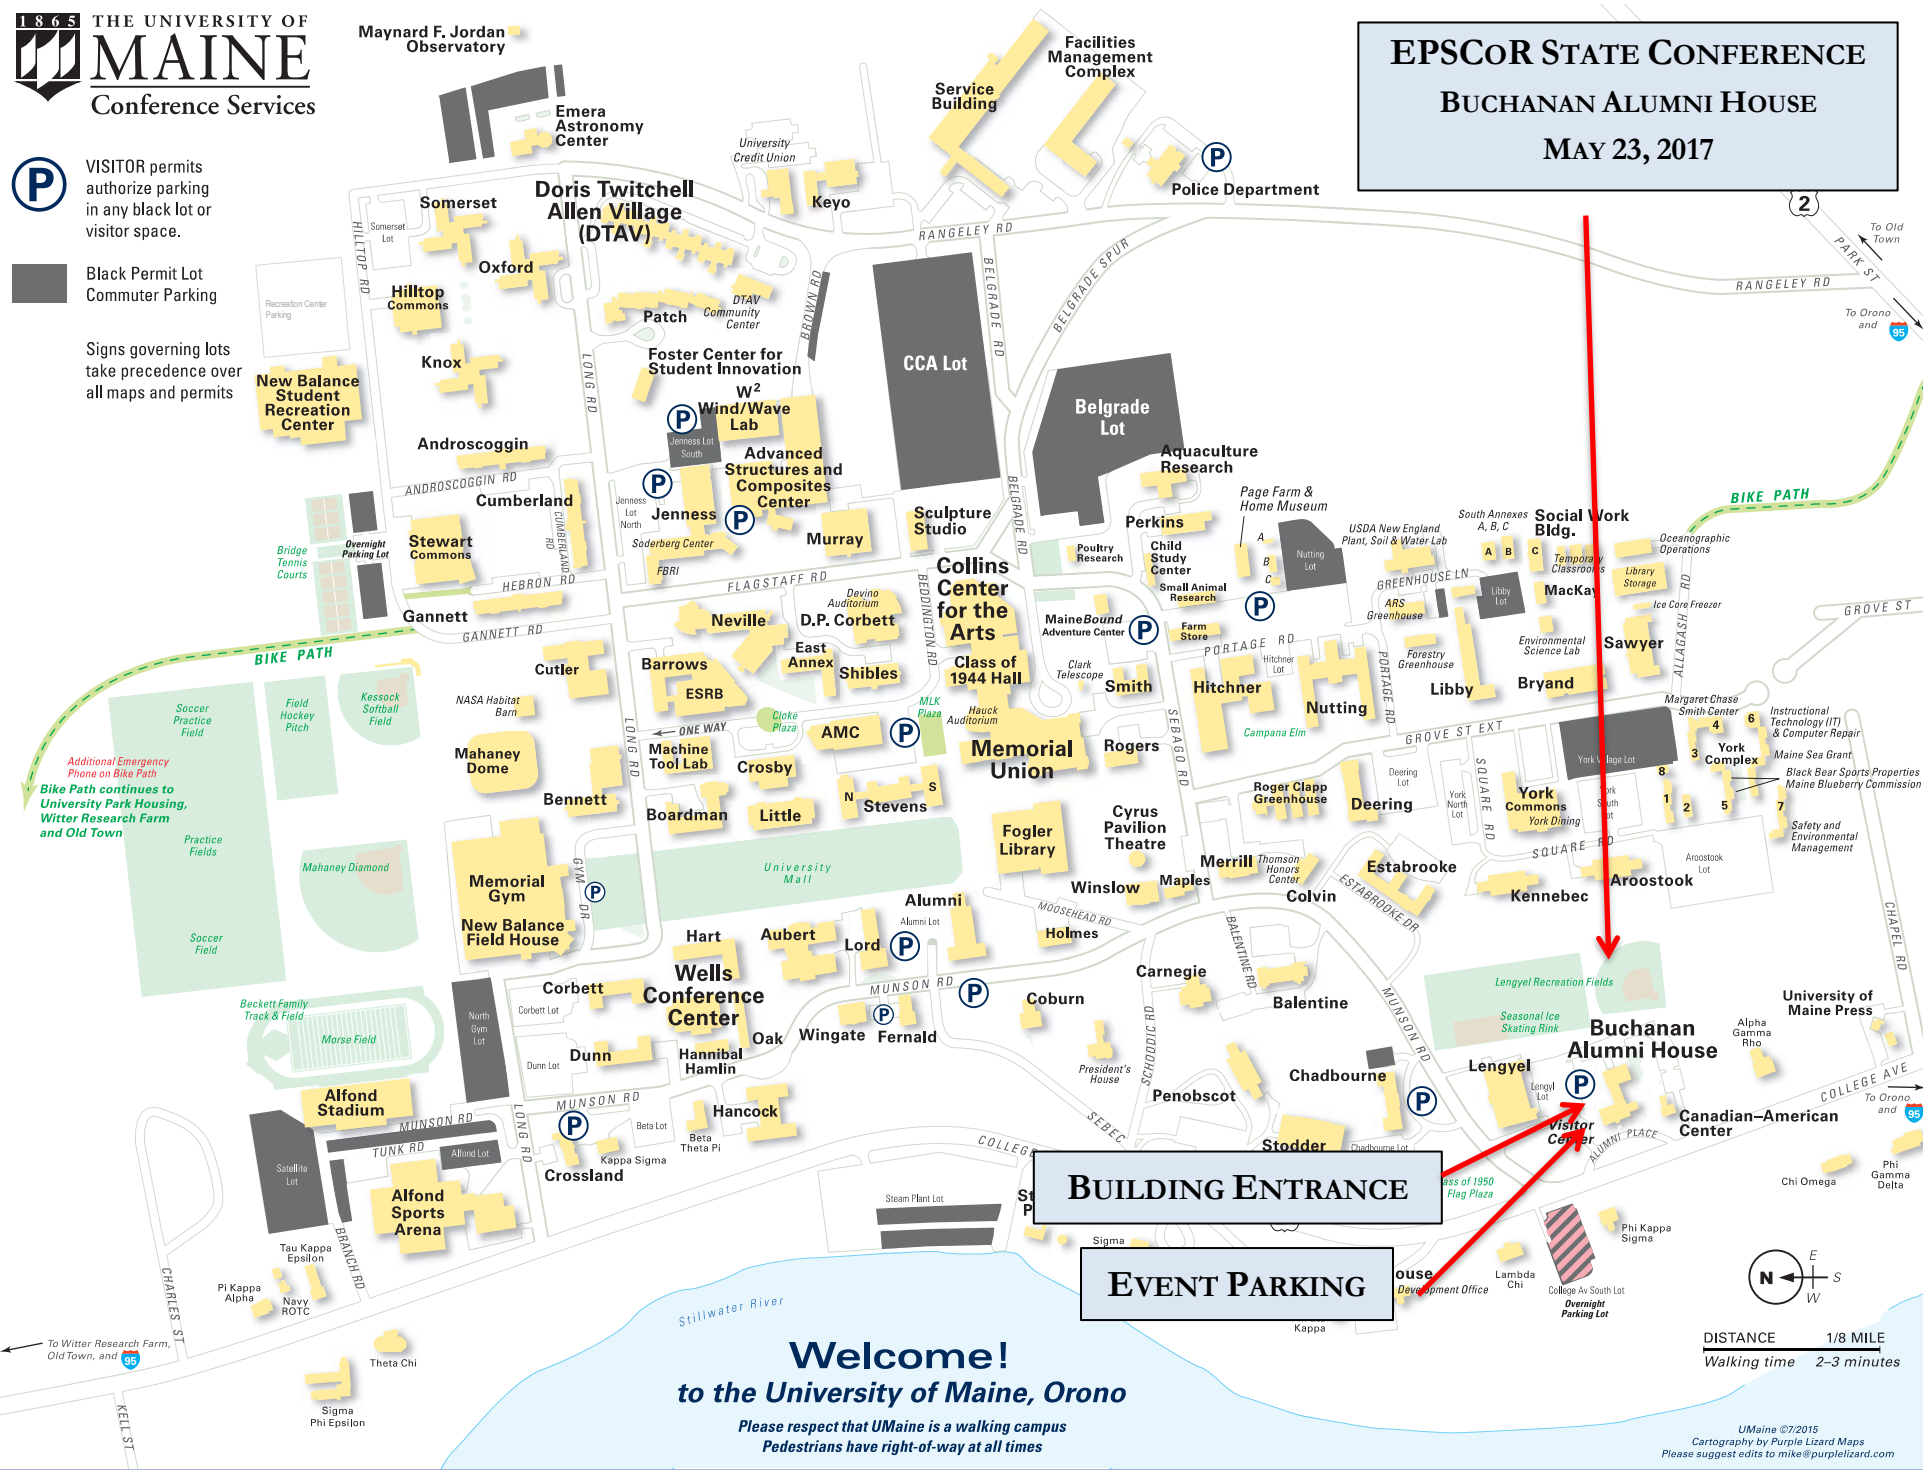

P VISITOR permits authorize parking in any black lot or visitor space.

Black Permit Lot
Commuter Parking

Signs governing lots take precedence over all maps and permits

EPSCOR STATE CONFERENCE
BUCHANAN ALUMNI HOUSE
MAY 23, 2017

Welcome!
to the University of Maine, Orono
Please respect that UMaine is a walking campus
Pedestrians have right-of-way at all times

DISTANCE 1/8 MILE
Walking time 2-3 minutes