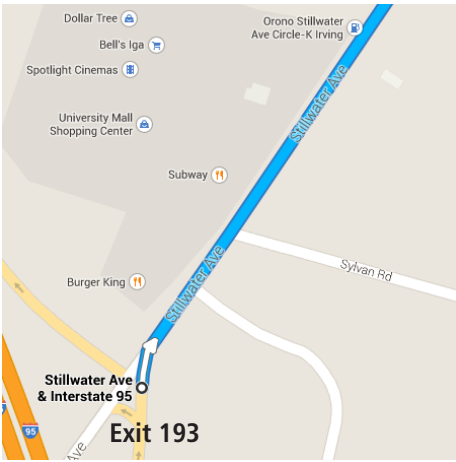

Conferences and Institutes

Directions to Wells Conference Center 131 Munson Road, University of Maine

TO CAMPUS FROM THE NORTH OR SOUTH:

- Interstate Route 95 to Exit 193–Stillwater Avenue.
- If traveling from the North, turn left on Stillwater Avenue at end of ramp.
- If traveling from the South, turn right on Stillwater Avenue at the end of the ramp.
- At the fourth traffic light, turn right onto College Avenue.
- McDonald's is on the left, just beyond the intersection.
- Follow College Avenue approximately 1 mile to the Alfond Arena on your left. Turn left just after the Alfond Arena to enter campus.
- At the top of a small incline just after entering the campus, parking lots will be on your left.
- Wells Conference Center is located to the right in that area.

Please park in the Commuter Lots (signs with a C in Black lettering) or Guest/Visitor lots.

After 4:30 p.m., parking is available in any lot.

Parking Permits are available at check-in or from Conferences and Institutes in Chadbourne Hall, the Visitor Center at Buchanan Alumni House, Bear Necessities Store in Alfond Arena, Campus Police, and the Student Service Center in the Memorial Union.