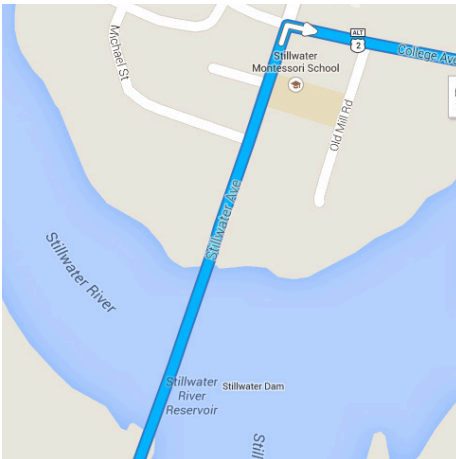

Conferences and Institutes

Directions to Wells Conference Center 131 Munson Road, University of Maine

TO CAMPUS FROM THE NORTH OR SOUTH:

- Interstate Route 95 to Exit 193–Stillwater Avenue.
- If traveling from the North, turn left on Stillwater Avenue at end of ramp.
- If traveling from the South, turn right on Stillwater Avenue at the end of the ramp.
- At the fourth traffic light, turn right onto College Avenue.
- McDonald's is on the left, just beyond the intersection.
- Follow College Avenue approximately 1 mile to the Alfond Arena on your left. Turn left just after the Alfond Arena to enter campus.
- At the top of a small incline just after entering the campus, parking lots will be on your left.
- Wells Conference Center is located to the right in that area.