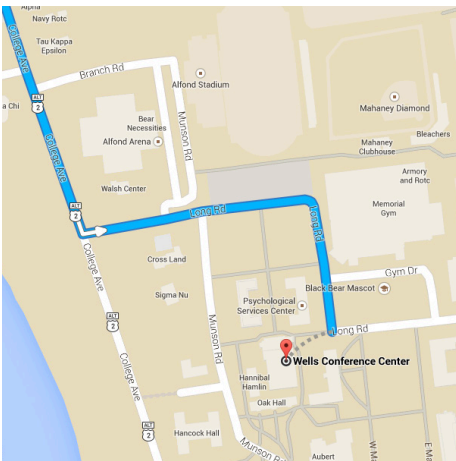

Conferences and Institutes

Directions to Wells Conference Center 131 Munson Road, University of Maine

TO CAMPUS FROM THE NORTH OR SOUTH:

- Interstate Route 95 to Exit 193–Stillwater Avenue.
- If traveling from the North, turn left on Stillwater Avenue at end of ramp.
- If traveling from the South, turn right on Stillwater Avenue at the end of the ramp.
- At the fourth traffic light, turn right onto College Avenue.
- McDonald's is on the left, just beyond the intersection.
- Follow College Avenue approximately 1 mile to the Alfond Arena on your left. Turn left just after the Alfond Arena to enter campus.
- At the top of a small incline just after entering the campus, parking lots will be on your left.
- Wells Conference Center is located to the right in that area.

Please park in the Commuter Lots (signs with a C in Black lettering) or Guest/Visitor lots.

After 4:30 p.m., parking is available in any lot.

Parking Permits are available at check-in or from Conferences and Institutes in Chadbourne Hall, the Visitor Center at Buchanan Alumni House, Bear Necessities Store in Alfond Arena, Campus Police, and the Student Service Center in the Memorial Union.