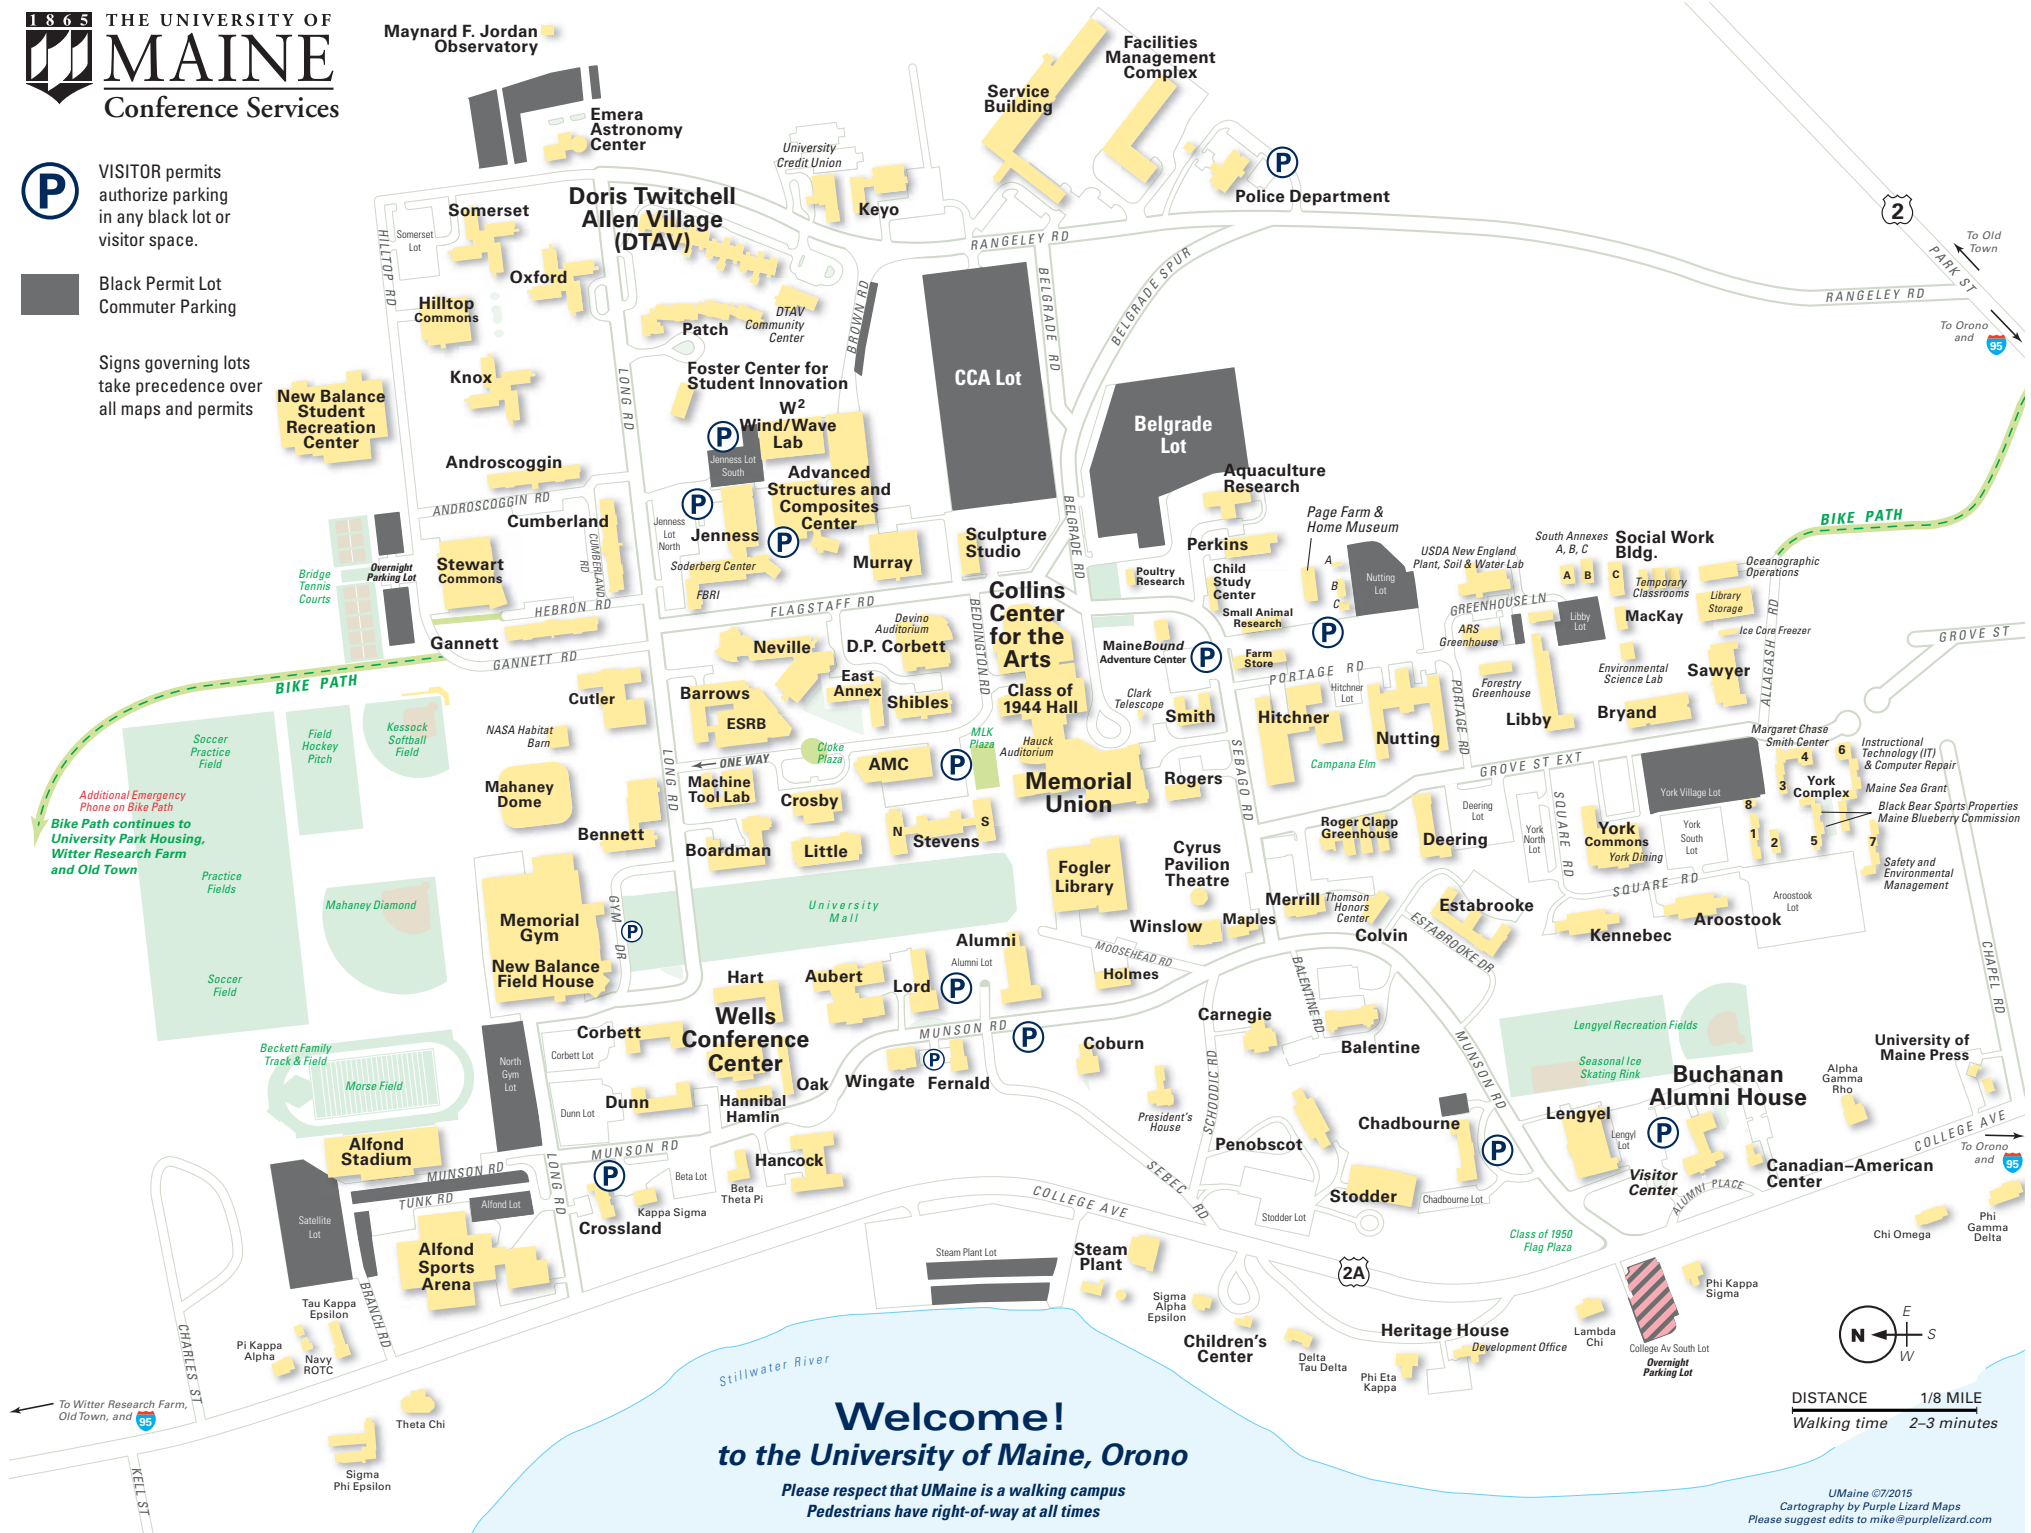

**P** VISITOR permits authorize parking in any black lot or visitor space.

**■** Black Permit Lot  
 Commuter Parking

Signs governing lots take precedence over all maps and permits

**Welcome!**  
 to the University of Maine, Orono

Please respect that UMaine is a walking campus  
 Pedestrians have right-of-way at all times