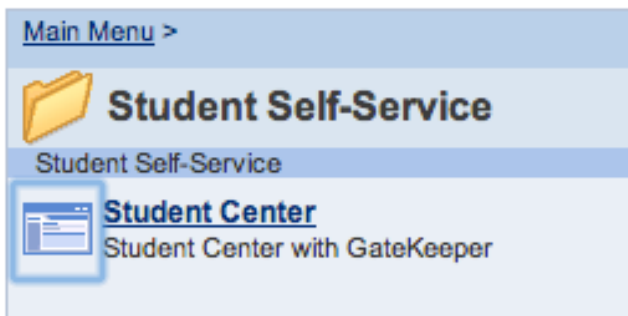

## How to Log In to MaineStreet & Access your Student Center

1) Go to: <http://www.umaine.edu/mainestreet>

2) Click this button:

3) In the upper left, input your login information here:

A login form titled "Signon" in a blue header bar. Below the header, there are two input fields: "User ID:" followed by a text box, and "Password:" followed by a text box. Below the password field is a "Sign In" button.

4) From here, choose Student Self-Service:

5) Now click on Student Center:

6) You should now be at your Student Center!