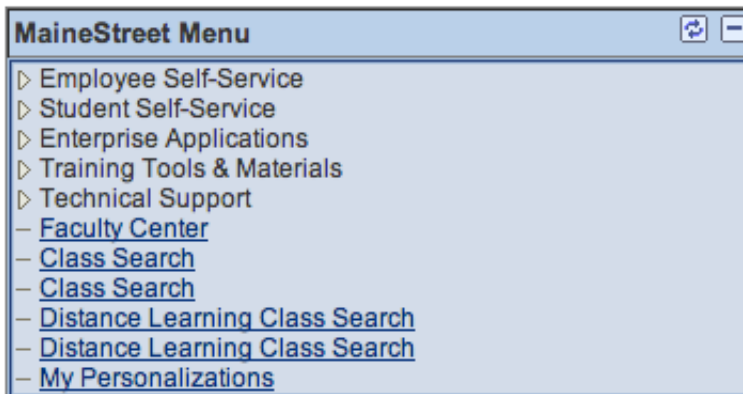

3) In the upper left, input your login information here:

A login form titled "Signon" in a blue header bar. Below the header, there are two input fields: "User ID:" followed by a text box, and "Password:" followed by a text box. Below the password field is a "Sign In" button.

4) From here, choose Student Self-Service:

5) Now click on Student Center: