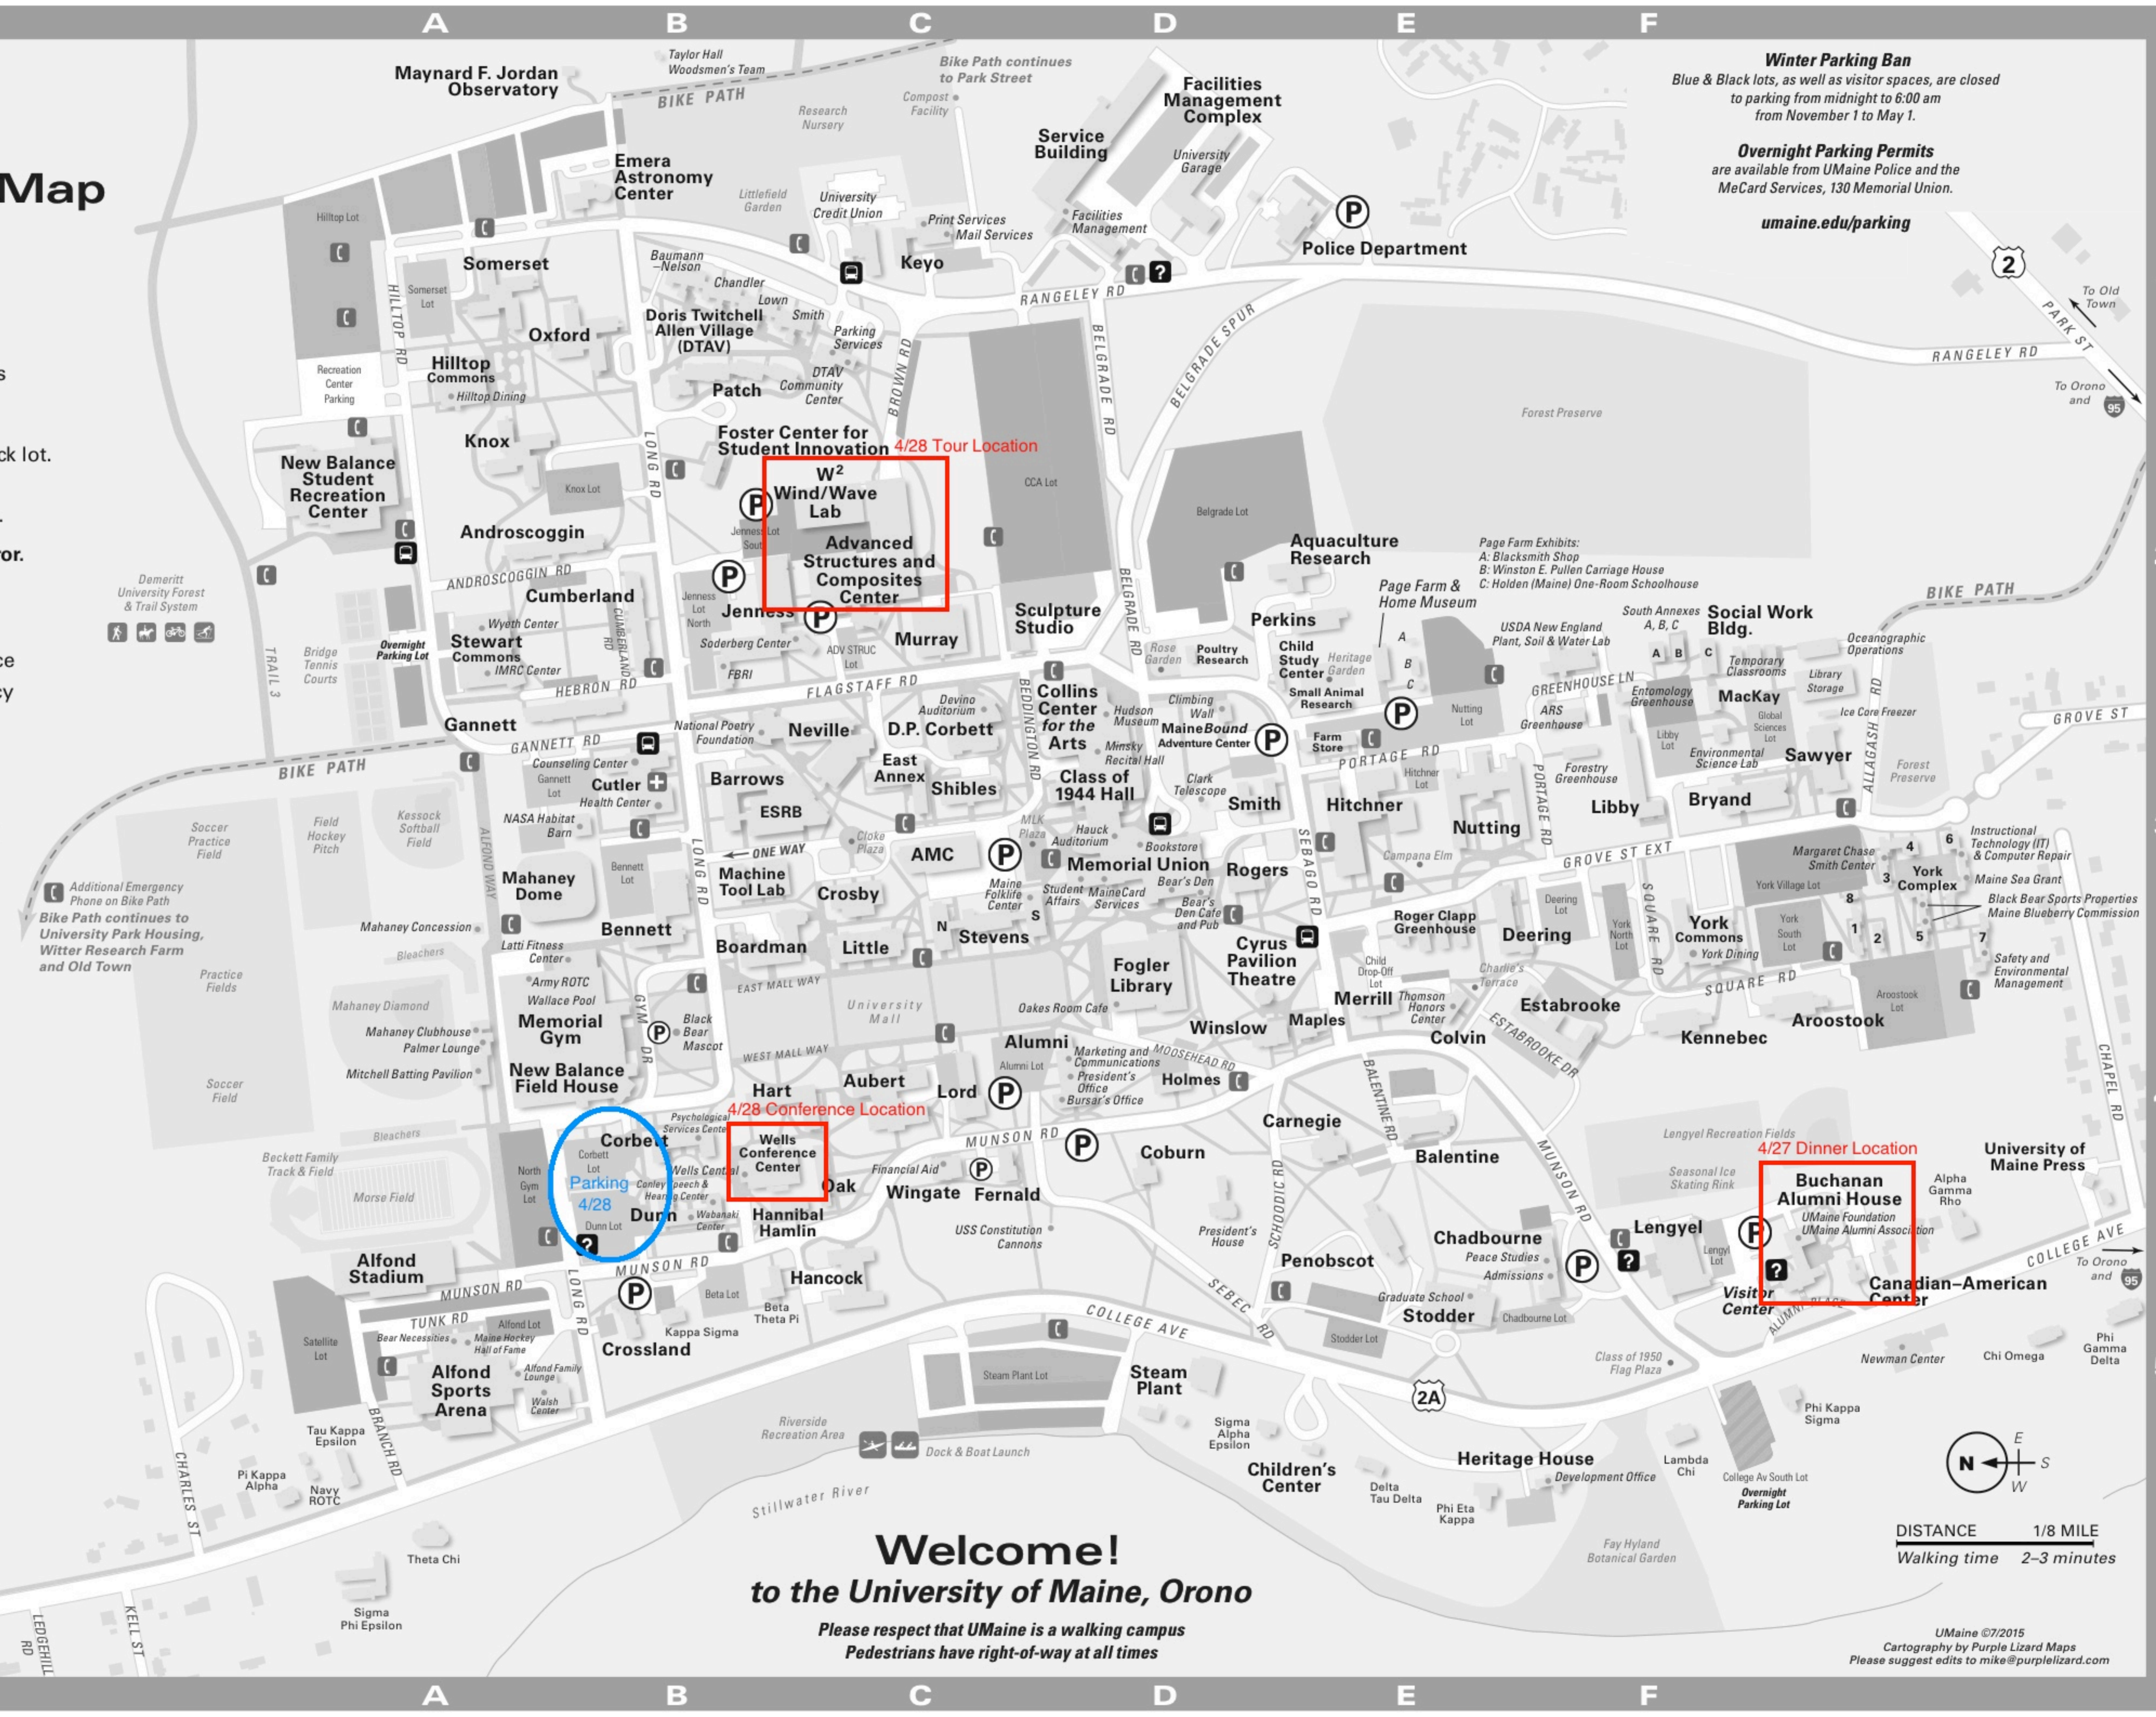

2015-16 Campus Map

- P** VISITOR permits authorize parking in any black lot or visitor space.
- RED** (Resident Student) permits authorize parking in red lots.
- BLACK** (Commuter Student) permits authorize parking in black lots.
- BLUE** (Faculty/Staff) permits authorize parking in any blue or black lot.
- GREEN** (Carpool) permits authorize use of individually allocated spaces.

Permits **MUST** be displayed on interior mirror.

Signs governing lots take precedence over all maps and permits

- ?** Information
- +** Ambulance
- Bus** Public Bus Stop
- C** Emergency Phone

Visitor Parking

Visitors need permits. Visitor Permits allow parking in metered spaces, any BLACK lot and they are available free from:

- Visitors Center in Buchanan (F-5)
- MeCard Services in Mem. Union (D-3)
- UMaine Police (E-1)
- Bear Necessities in Alford (A-5)

Parking Office: 207.581.4047

University Park Housing
Apartments for students, faculty & staff located one mile from campus

Winter Parking Ban
Blue & Black lots, as well as visitor spaces, are closed to parking from midnight to 6:00 am from November 1 to May 1.