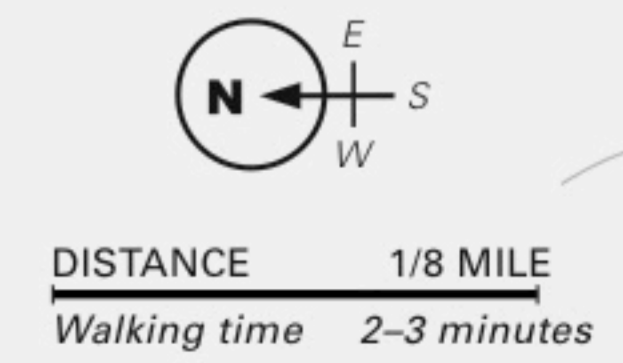

UMaine ©2015
Cartography by Purple Lizard Maps
Please suggest edits to mike@purplelizard.com