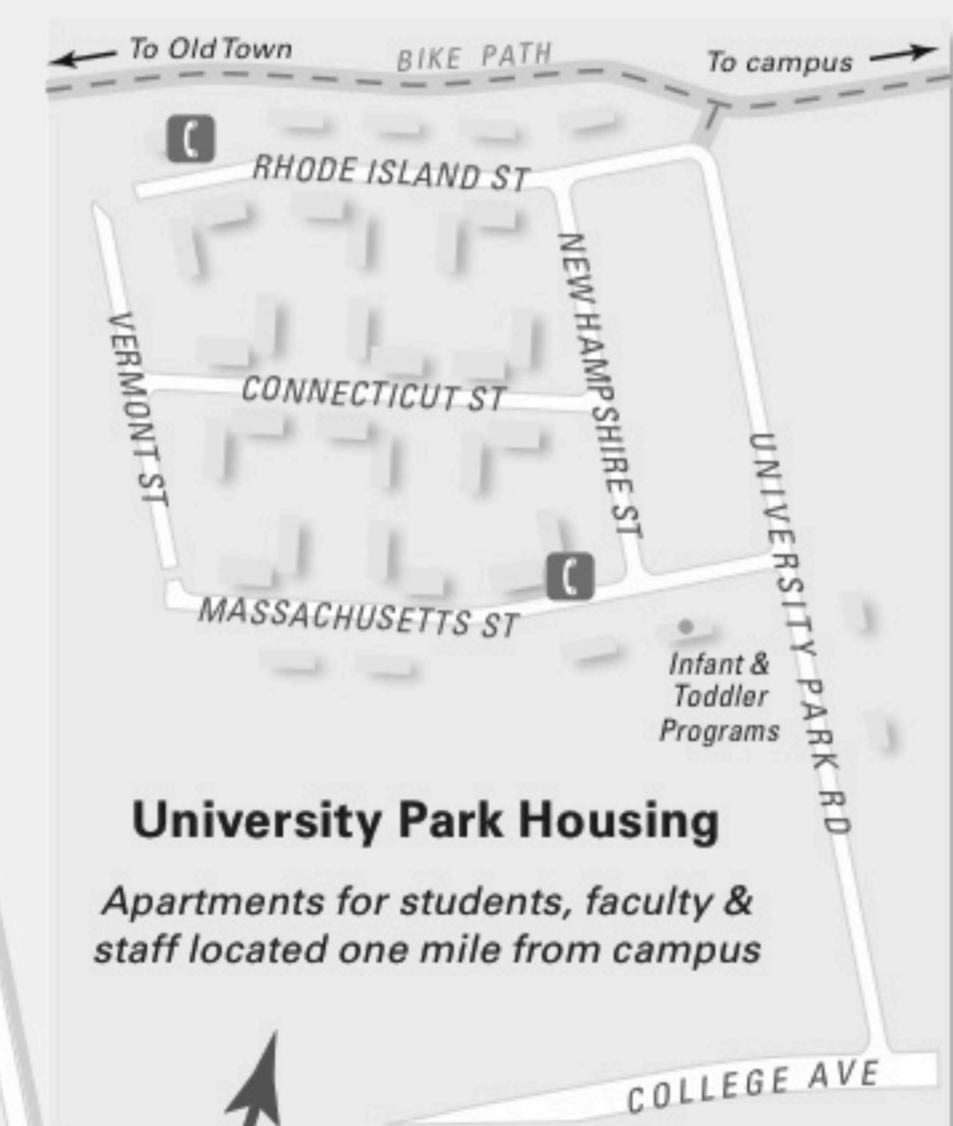

2015-16 Campus Map

- **P** VISITOR permits authorize parking in any black lot or visitor space.
- **RED** (Resident Student) permits authorize parking in red lots.
- **BLACK** (Commuter Student) permits authorize parking in black lots.
- **BLUE** (Faculty/Staff) permits authorize parking in any blue or black lot.
- **GREEN** (Carpool) permits authorize use of individually allocated spaces.

Permits **MUST** be displayed on interior mirror.

Signs governing lots take precedence over all maps and permits

- **?** Information
- **+** Ambulance
- **Bus** Public Bus Stop
- **C** Emergency Phone

Visitor Parking

Visitors need permits. Visitor Permits allow parking in metered spaces, any BLACK lot and they are available free from:

- Visitors Center in Buchanan (F-5)
- MeCard Services in Mem. Union (D-3)
- UMaine Police (E-1)
- Bear Necessities in Alford (A-5)

Parking Office: 207.581.4047

University Park Housing
Apartments for students, faculty & staff located one mile from campus