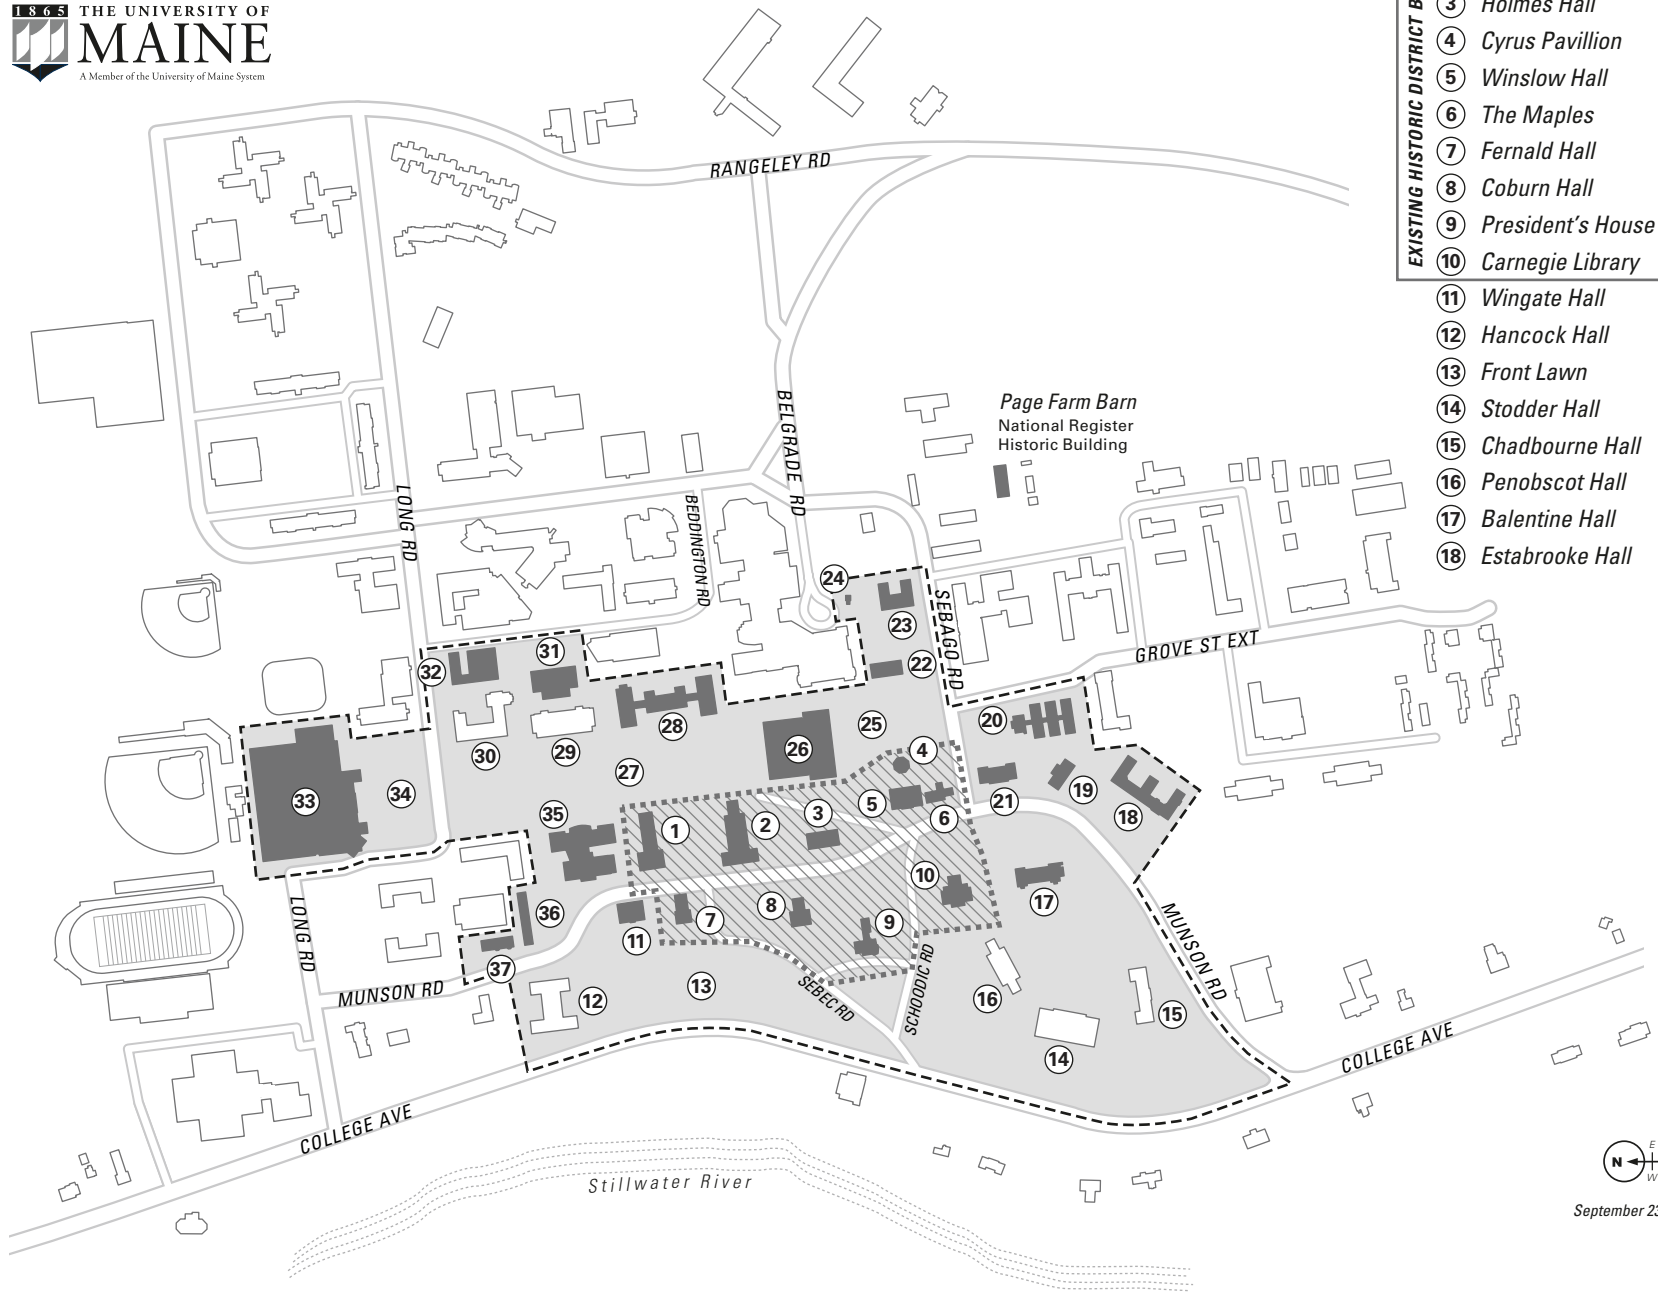

University of Maine Historic District Additional Documentation

Legend:

- | | | |
|---------------------------------------------|---------------------|------------------------|
| EXISTING HISTORIC DISTRICT BUILDINGS | ① Lord Hall | ⑱ Colvin Hall |
| | ② Alumni Hall | ⑳ Clapp Greenhouse |
| | ③ Holmes Hall | ㉑ Merrill Hall |
| | ④ Cyrus Pavillion | ㉒ Rogers Hall |
| | ⑤ Winslow Hall | ㉓ Smith Hall |
| | ⑥ The Maples | ㉔ Jordan Observatory |
| | ⑦ Fernald Hall | ㉕ South Mall |
| | ⑧ Coburn Hall | ㉖ Fogler Library |
| | ⑨ President's House | ㉗ Campus Mall |
| | ⑩ Carnegie Library | ㉘ Stevens Hall |
| | ⑪ Wingate Hall | ㉙ Little Hall |
| | ⑫ Hancock Hall | ㉚ Boardman Hall |
| | ⑬ Front Lawn | ㉛ Crosby Lab |
| | ⑭ Stodder Hall | ㉜ Machine Tool Lab |
| | ⑮ Chadbourne Hall | ㉝ Memorial Gym |
| | ⑯ Penobscot Hall | ㉞ Memorial Lawn |
| | ⑰ Balentine Hall | ㉟ Aubert Hall |
| | ⑱ Estabrooke Hall | ㊱ Oak Hall |
| | | ㊲ Hannibal Hamlin Hall |
-
- Contributing Building
 - Non-contributing Building
 - Existing Historic District Boundary
 - Proposed Historic District Boundary