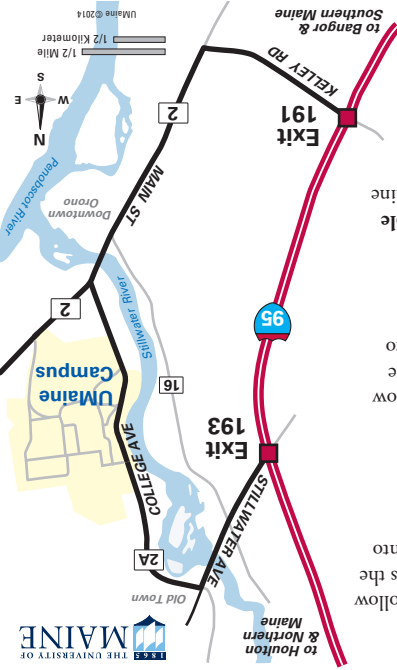

Classroom Code	Building Name	Map Location
	President's House	D-4
	President's Office (Alumni Hall)	C-4
	Quick Byte	B-3
	Riverside Recreation Area	B-5
G	Roger Clapp Greenhouse 🚻	E-3
R	Rogers Hall 🚻	D-3
	Safety Management (York Complex)	F-3
SERC	Sawyer Environmental Research Center	F-3
FSTA	Sculpture Studio 🚻	A-2
SL	Shibles Hall 🚻	C-3
	Sigma Chi	E-5
	Sigma Phi Epsilon	A-5
SM	Smith Hall 🚻	D-3
SWB	Social Work, South Annex C	F-2
	Soderberg Center (Jenness Hall)	B-2
	Softball Complex	A-3
	Somerset Hall	A-1
SANX	South Annex A, E3RB, C 🚻	F-2
	Starbucks® at Class of 1944 Bear's Den	D-3
	Steam Plant	D-5
S	Stevens Hall, Center	C-3
SS	Stevens Hall, South ☉	C-3
	Stewart Commons 🚻	A-2
	Stodder Hall 🚻	E-5
	Tau Kappa Epsilon	A-5
	Terrell House	A-5
	Theta Chi	A-5
	University Garage	D-1
	University of Maine Press (Fogler Library)	D-4
	Versant Power Astronomy Center	A-1
	Wabanaki Center (Dunn Hall)	B-4
	Wallace Pool (Memorial Gym)	B-3
	Wells Conference Center	B-4
	William C. Wells Dining Center	B-4
	Williams Hall 🚻	C-3
	Wingate Hall 🚻	C-4
WW	Winslow Hall ☉	D-4
	Witter Teaching and Research Center	A-5
	Woodsmen Team Shed (Taylor Hall) ☉	B-1
	Woolley Room (DTAV)	C-1
	York Hall, York Dining	F-3
	York Complex 🚻	F-3

🚻 Gender-inclusive restroom
☉ = No handicap entrance

Parking information:
umaine.edu/parking or
call 207.581.4047