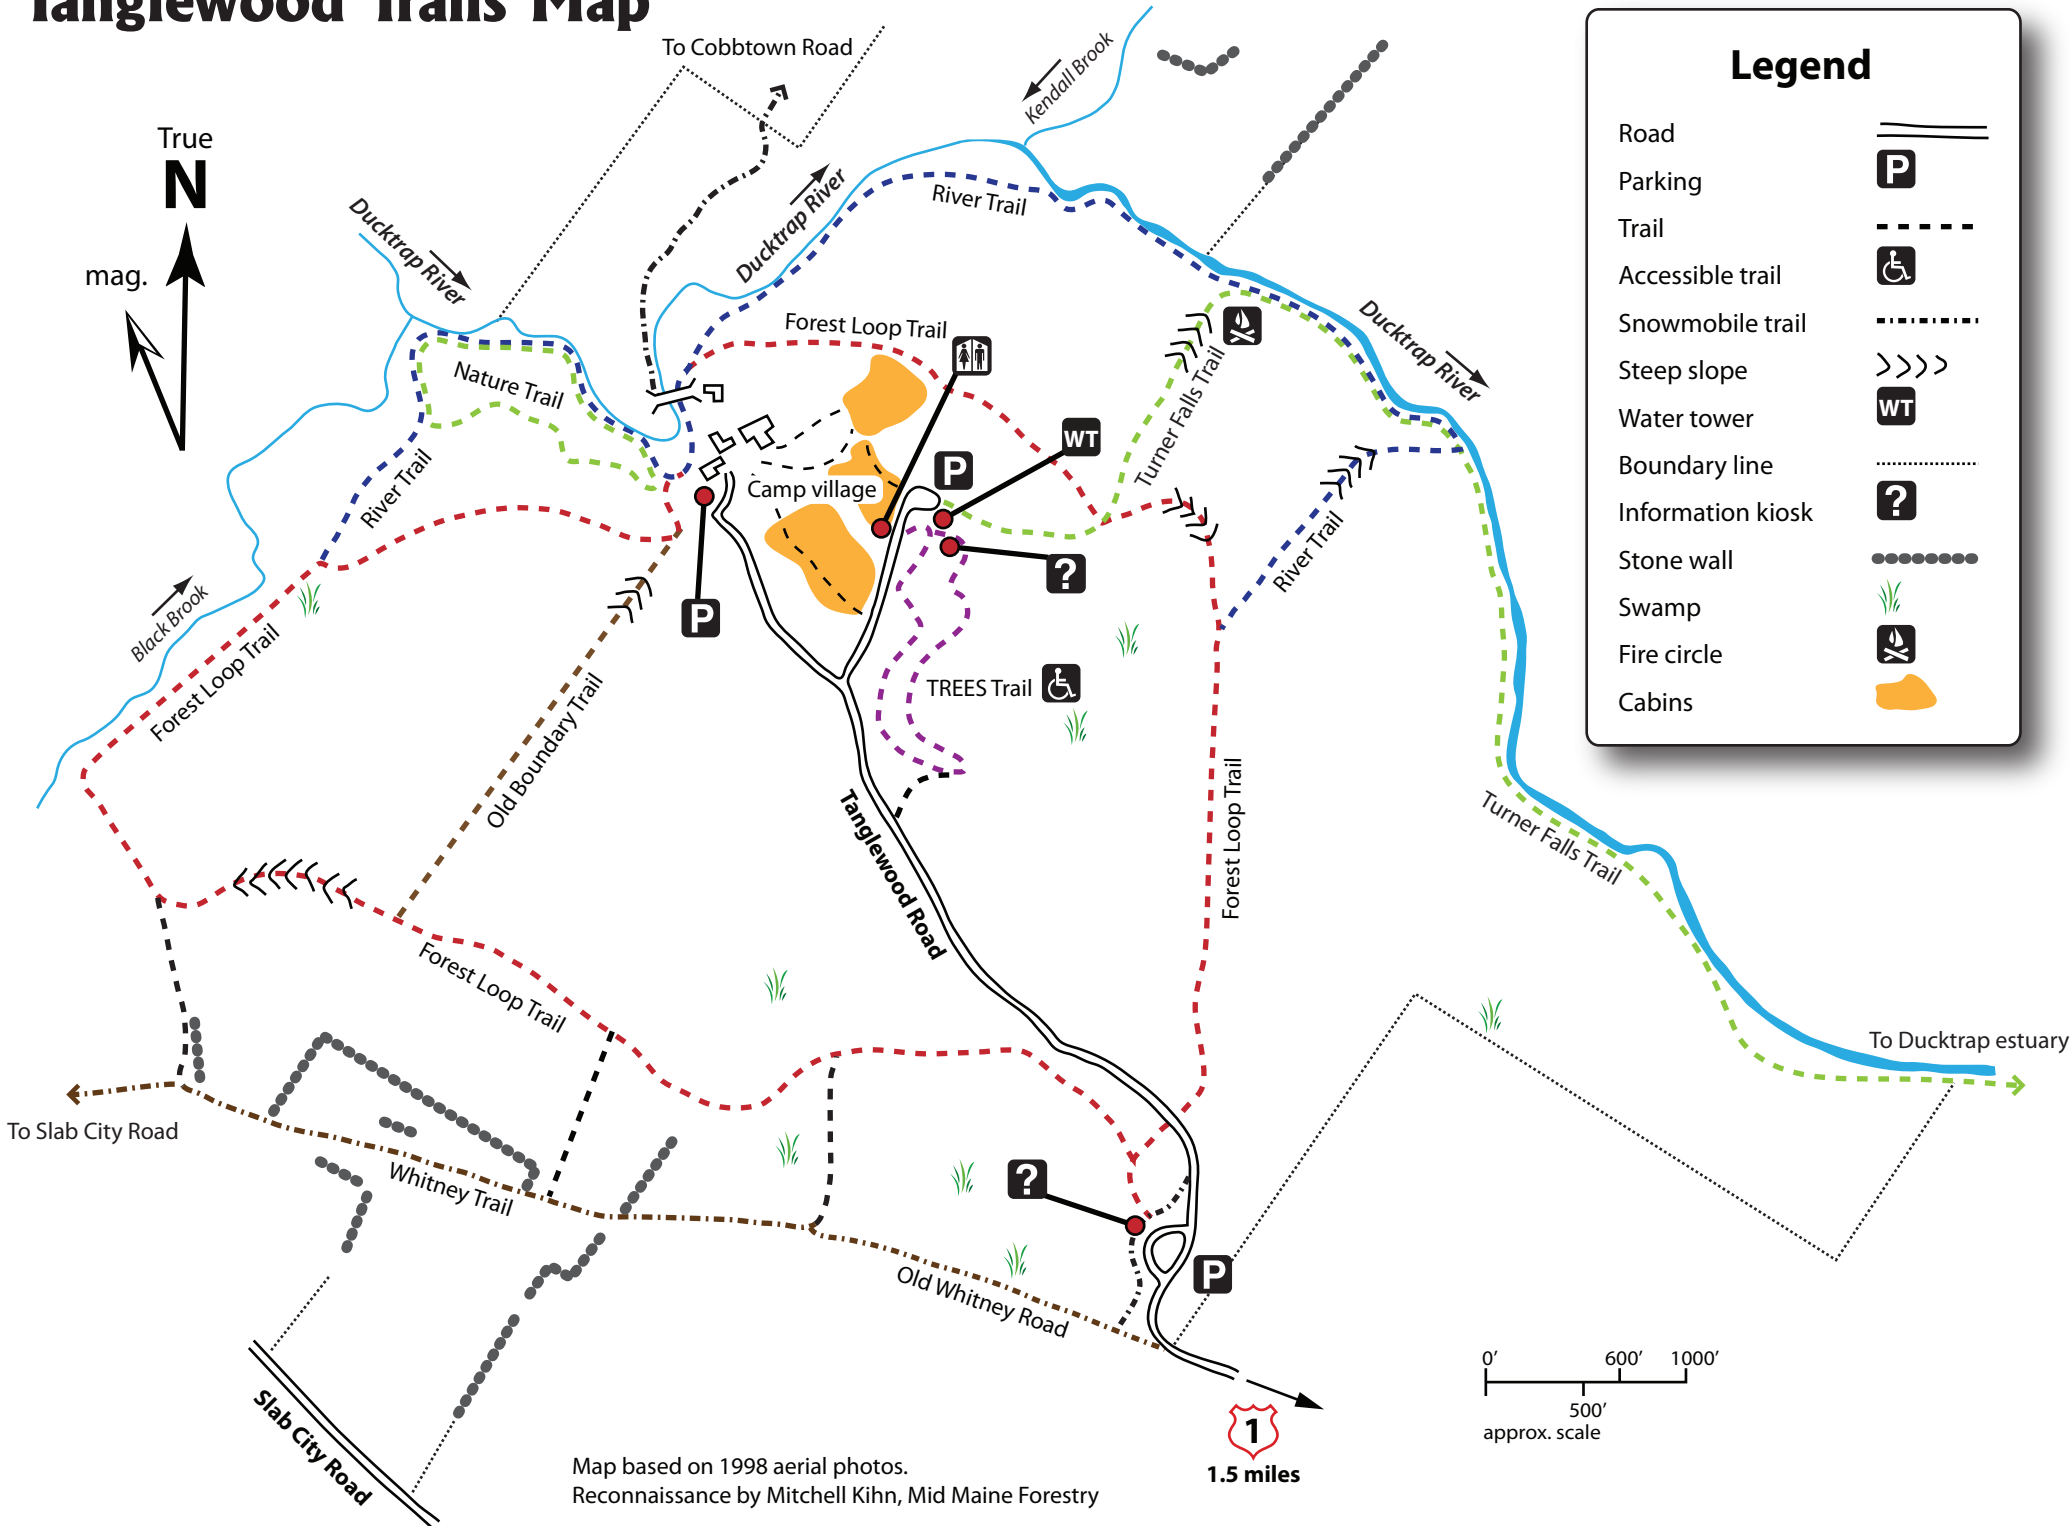

# Tanglewood Trails Map

## Legend

Road	
Parking	
Trail	
Accessible trail	
Snowmobile trail	
Steep slope	
Water tower	
Boundary line	
Information kiosk	
Stone wall	
Swamp	
Fire circle	
Cabins	

Map based on 1998 aerial photos.  
Reconnaissance by Mitchell Kihn, Mid Maine Forestry